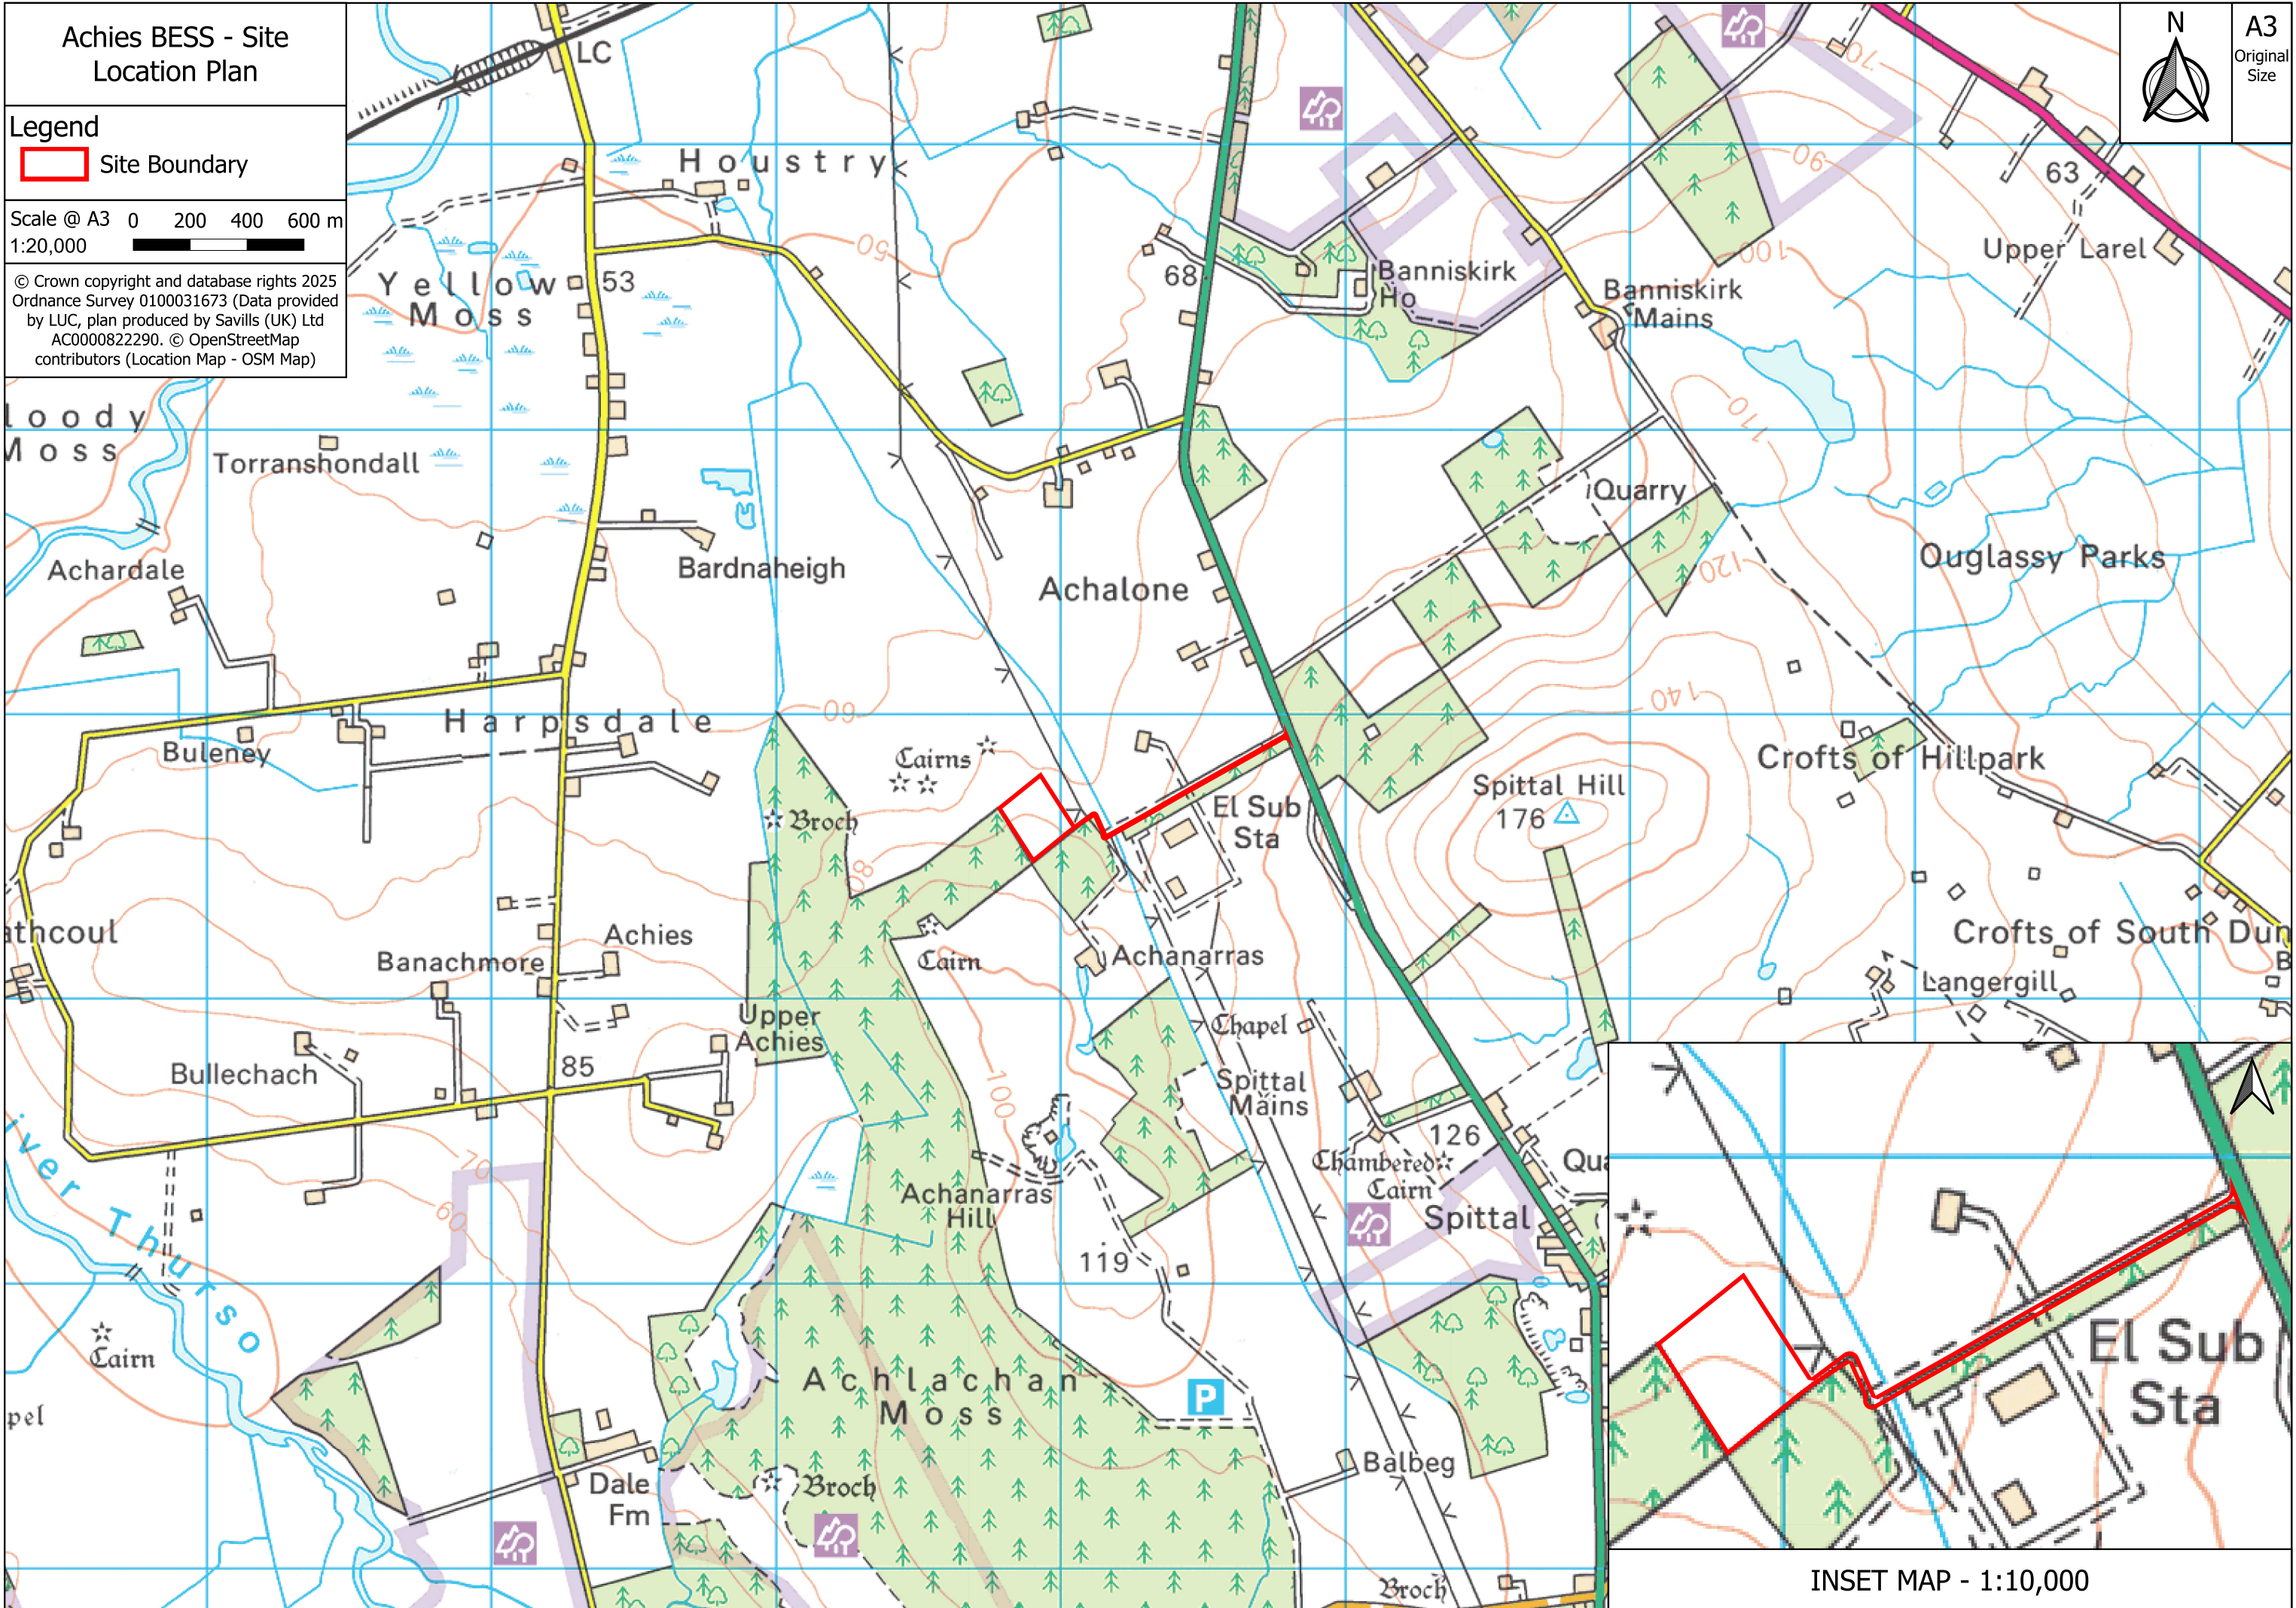

Achies BESS - Site Location Plan

Legend

Site Boundary

Scale @ A3 0 200 400 600 m
1:20,000

© Crown copyright and database rights 2025
Ordnance Survey 0100031673 (Data provided
by LUC, plan produced by Savills (UK) Ltd
AC0000822290. © OpenStreetMap
contributors (Location Map - OSM Map)

A3
Original
Size

INSET MAP - 1:10,000